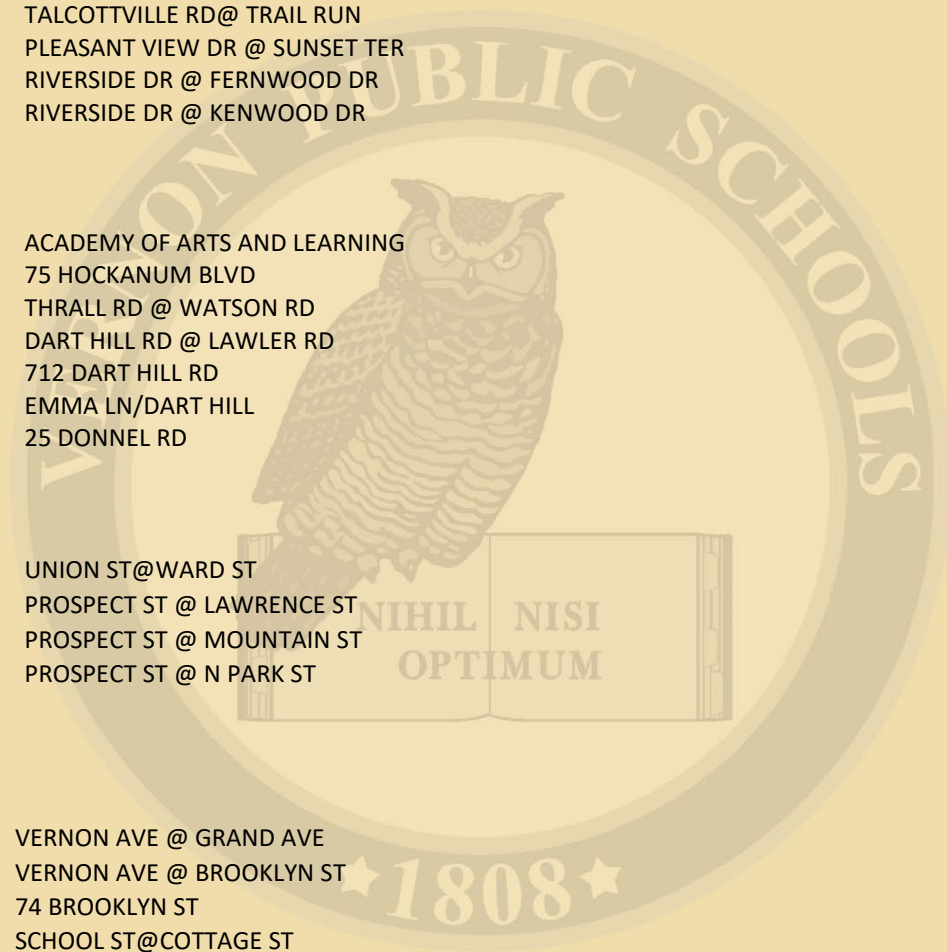

SKINNER ROAD SCHOOL 2024-2025 AM BUS ROUTES

BUS B10

8:14 am TALCOTTVILLE RD@VERNON GARDEN DR
8:15 am 655 TALCOTTVILLE RD/WOODMERE
8:17 am 631 TALCOTTVILLE RD/COUNTRYWOOD
8:18 am 565 TALCOTTVILLE RD/SHERWOOD ARMS
8:20 am BRIAR KNOLL APTS/401 TALCOTTVILLE RD
8:23 am TALCOTTVILLE RD@ TRAIL RUN
8:25 am PLEASANT VIEW DR @ SUNSET TER
8:26 am RIVERSIDE DR @ FERNWOOD DR
8:28 am RIVERSIDE DR @ KENWOOD DR

BUS B12

8:12 am ACADEMY OF ARTS AND LEARNING
8:16 am 75 HOCKANUM BLVD
8:19 am THRALL RD @ WATSON RD
8:20 am DART HILL RD @ LAWLER RD
8:20 am 712 DART HILL RD
8:20 am EMMA LN/DART HILL
8:23 am 25 DONNEL RD

BUS B14

8:14 am UNION ST@WARD ST
8:17 am PROSPECT ST @ LAWRENCE ST
8:18 am PROSPECT ST @ MOUNTAIN ST
8:20 am PROSPECT ST @ N PARK ST

BUS B16

8:10 am VERNON AVE @ GRAND AVE
8:12 am VERNON AVE @ BROOKLYN ST
8:14 am 74 BROOKLYN ST
8:16 am SCHOOL ST@COTTAGE ST
8:19 am 23 ELM ST - YMCA
8:26 am SKINNER RD@JOHN DR
8:27 am SKINNER RD @ BRUCE DR

30 Park Street
P.O. Box 600
Vernon, CT 06066-0600
Tel: 860-870-6000
vernonpublicschools.org