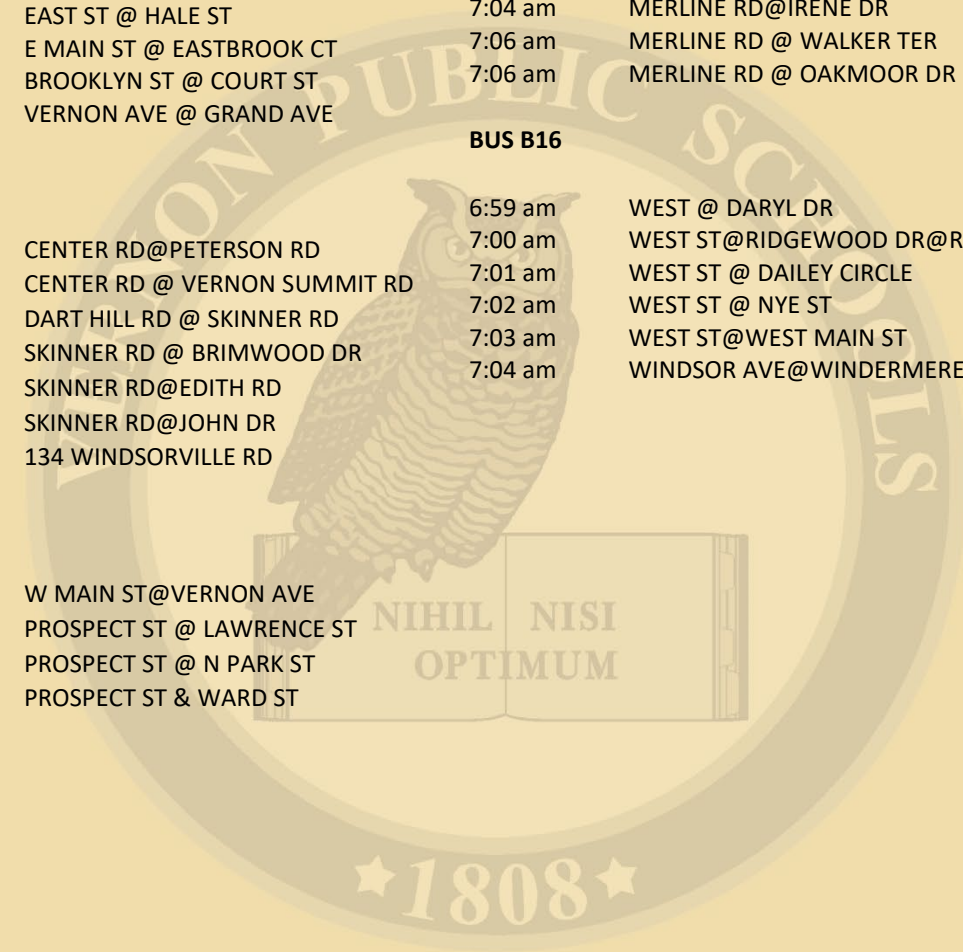

BUSB07

6:35 am TALCOTTVILLE RD@HOCKANUM BLVD
 6:36 am TALCOTTVILLE RD@ TRAIL RUN
 6:38 am SUNSET TER @ PLEASANT VIEW DR
 6:42 am WELLES RD@ACORN RD
 6:43 am TAYLOR ST @ LORRAINE DR
 6:44 am TAYLOR ST @ WELLES RD
 6:45 am TAYLOR ST @ LILY LN
 6:46 am TAYLOR ST @ PINWOOD DR
 6:47 am TAYLOR ST @ WESTWOOD DR
 6:48 am 509 TAYLOR STREET
 6:49 am TAYLOR ST @ HAYLIN DR
 6:49 am PHOENIX ST @ MONTAUK DR
 6:50 am PHOENIX ST @ HUBLARD DR
 6:51 am PHOENIX ST @ JEFF RD
 6:53 am PHOENIX ST @ WARREN AVE
 6:54 am PHOENIX ST @ MAPLE AVE
 6:56 am WARREN AVE @ FREDERIC RD
 6:57 am WARREN AVE@HEATHER LN

6:48 am EAST ST @ HALE ST
6:51 am E MAIN ST @ EASTBROOK CT
6:53 am BROOKLYN ST @ COURT ST
6:56 am VERNON AVE @ GRAND AVE

BUS B10

6:43 am CENTER RD@PETERSON RD
6:46 am CENTER RD @ VERNON SUMMIT RD
6:49 am DART HILL RD @ SKINNER RD
6:50 am SKINNER RD @ BRIMWOOD DR
6:52 am SKINNER RD@EDITH RD
6:55 am SKINNER RD@JOHN DR
6:57 am 134 WINDSORVILLE RD

BUS B11

6:55 am W MAIN ST@VERNON AVE
6:58 am PROSPECT ST @ LAWRENCE ST
7:01 am PROSPECT ST @ N PARK ST
7:03 am PROSPECT ST & WARD ST

BUS B15

6:53 am EVERGREEN RD@ OXBOW DR #1
6:55 am MEADOWLARK RD@EVERGREEN RD/CHURCH
6:59 am MERLINE RD @ DISCOVERY RD
7:01 am MERLINE@HUNTINGTON
7:03 am MERLINE RD @ CREST DR
7:04 am MERLINE RD@IRENE DR
7:06 am MERLINE RD @ WALKER TER
7:06 am MERLINE RD @ OAKMOOR DR

BUS B16

6:59 am WEST @ DARYL DR
7:00 am WEST ST@RIDGEWOOD DR@REGAN RD
7:01 am WEST ST @ DAILEY CIRCLE
7:02 am WEST ST @ NYE ST
7:03 am WEST ST@WEST MAIN ST
7:04 am WINDSOR AVE@WINDERMERE AVE

30 Park Street
P.O. Box 600
Vernon, CT 06066-0600
Tel: 860-870-6000
vernonpublicschools.org