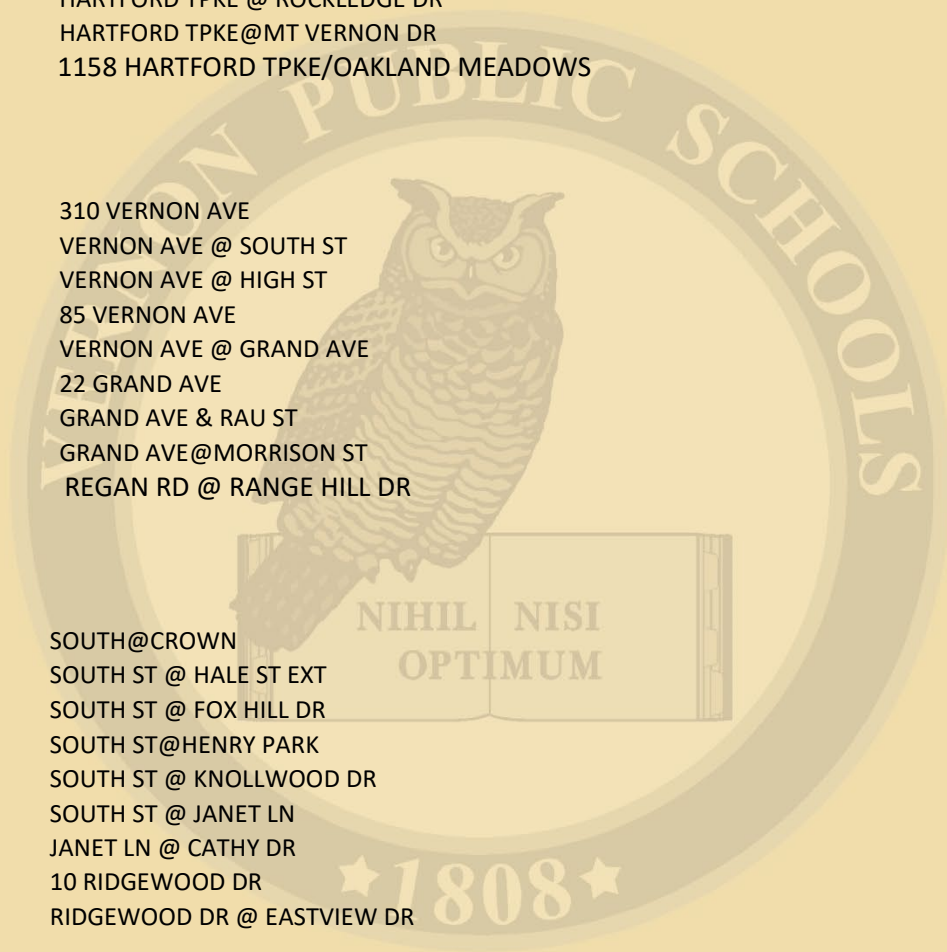

NORTHEAST SCHOOL 2024-2025 PM BUS ROUTES

BUS B11

3:17 pm E MAIN ST @ EASTBROOK CT
3:22 pm GROVE ST @ SPRUCE ST
3:25 pm GROVE ST @ REED ST
3:28 pm WHITE ST @ EARL ST
3:36 pm HARTFORD TPKE @ ROCKLEDGE DR
3:39 pm HARTFORD TPKE@MT VERNON DR
3:40 pm 1158 HARTFORD TPKE/OAKLAND MEADOWS

BUS B13

3:24 pm 310 VERNON AVE
3:26 pm VERNON AVE @ SOUTH ST
3:29 pm VERNON AVE @ HIGH ST
3:31 pm 85 VERNON AVE
3:32 pm VERNON AVE @ GRAND AVE
3:34 pm 22 GRAND AVE
3:35 pm GRAND AVE & RAU ST
3:37 pm GRAND AVE@MORRISON ST
3:41 pm REGAN RD @ RANGE HILL DR

BUS B15

3:21 pm SOUTH@CROWN
3:22 pm SOUTH ST @ HALE ST EXT
3:24 pm SOUTH ST @ FOX HILL DR
3:26 pm SOUTH ST@HENRY PARK
3:30 pm SOUTH ST @ KNOLLWOOD DR
3:31 pm SOUTH ST @ JANET LN
3:34 pm JANET LN @ CATHY DR
3:35 pm 10 RIDGEWOOD DR
3:38 pm RIDGEWOOD DR @ EASTVIEW DR

30 Park Street
P.O. Box 600
Vernon, CT 06066-0600
Tel: 860-870-6000
vernonpublicschools.org