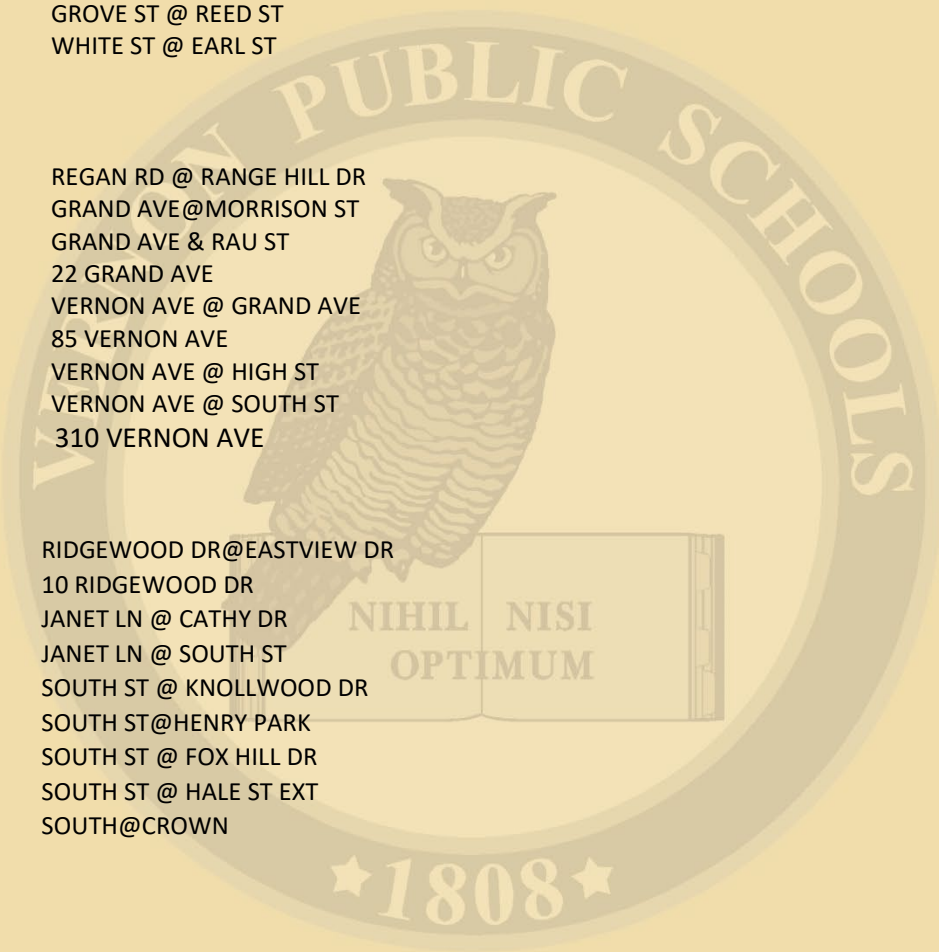

NORTHEAST SCHOOL 2024-2025 AM BUS ROUTES

BUS B11

8:16 am HARTFORD TPKE@ROCKLEDGE DR
8:18 am HARTFORD TPKE@MT VERNON DR
8:19 am 1158 HARTFORD TPKE/OAKLAND MEADOWS
8:23 am E MAIN ST @ EASTBROOK CT
8:26 am GROVE ST @ SPRUCE ST
8:29 am GROVE ST @ REED ST
8:31 am WHITE ST @ EARL ST

BUS B13

8:07 am REGAN RD @ RANGE HILL DR
8:11 am GRAND AVE@MORRISON ST
8:12 am GRAND AVE & RAU ST
8:15 am 22 GRAND AVE
8:16 am VERNON AVE @ GRAND AVE
8:18 am 85 VERNON AVE
8:18 am VERNON AVE @ HIGH ST
8:21 am VERNON AVE @ SOUTH ST
8:25 am 310 VERNON AVE

BUS B15

8:16 am RIDGEWOOD DR@EASTVIEW DR
8:18 am 10 RIDGEWOOD DR
8:19 am JANET LN @ CATHY DR
8:20 am JANET LN @ SOUTH ST
8:22 am SOUTH ST @ KNOLLWOOD DR
8:24 am SOUTH ST@HENRY PARK
8:25 am SOUTH ST @ FOX HILL DR
8:27 am SOUTH ST @ HALE ST EXT
8:27 am SOUTH@CROWN

30 Park Street
P.O. Box 600
Vernon, CT 06066-0600
Tel: 860-870-6000
vernonpublicschools.org