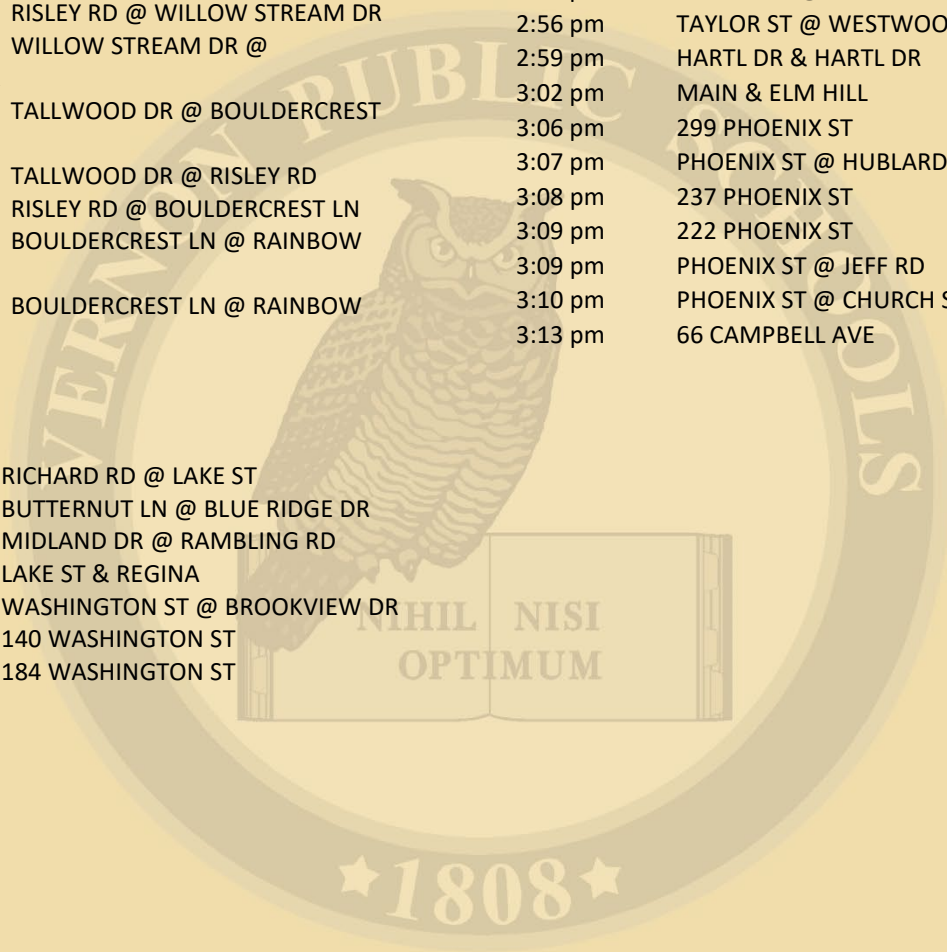

LAKE STREET SCHOOL 2024-2025 PM BUS ROUTES

BUS B05

3:01 pm TUNNEL RD @ SCOTT DR
3:04 pm ECHO DR @ GARDNER RD
3:06 pm 109 HANSEN DR
3:07 pm ECHO DR @ HANSEN DR
3:09 pm RISLEY RD @ WILLOW STREAM DR
3:10 pm WILLOW STREAM DR @
TALLWOOD DR
3:10 pm TALLWOOD DR @ BOULDERCREST
LN
3:12 pm TALLWOOD DR @ RISLEY RD
3:13 pm RISLEY RD @ BOULDERCREST LN
3:14 pm BOULDERCREST LN @ RAINBOW
TRL
3:16 pm BOULDERCREST LN @ RAINBOW
TRL

BUS B06

2:57 pm RICHARD RD @ LAKE ST
3:03 pm BUTTERNUT LN @ BLUE RIDGE DR
3:05 pm MIDLAND DR @ RAMBLING RD
3:09 pm LAKE ST & REGINA
3:11 pm WASHINGTON ST @ BROOKVIEW DR
3:13 pm 140 WASHINGTON ST
3:13 pm 184 WASHINGTON ST

BUS B07

2:51 pm 42 MONTAUK DR
2:52 pm 116 MONTAUK DR
2:54 pm PHOENIX ST @ IRONWOOD DR
2:55 pm TAYLOR ST @ HAYLIN DR
2:56 pm TAYLOR ST @ WESTWOOD DR
2:59 pm HARTL DR & HARTL DR
3:02 pm MAIN & ELM HILL
3:06 pm 299 PHOENIX ST
3:07 pm PHOENIX ST @ HUBLARD DR
3:08 pm 237 PHOENIX ST
3:09 pm 222 PHOENIX ST
3:09 pm PHOENIX ST @ JEFF RD
3:10 pm PHOENIX ST @ CHURCH ST
3:13 pm 66 CAMPBELL AVE

30 Park Street
P.O. Box 600
Vernon, CT 06066-0600
Tel: 860-870-6000
vernonpublicschools.org