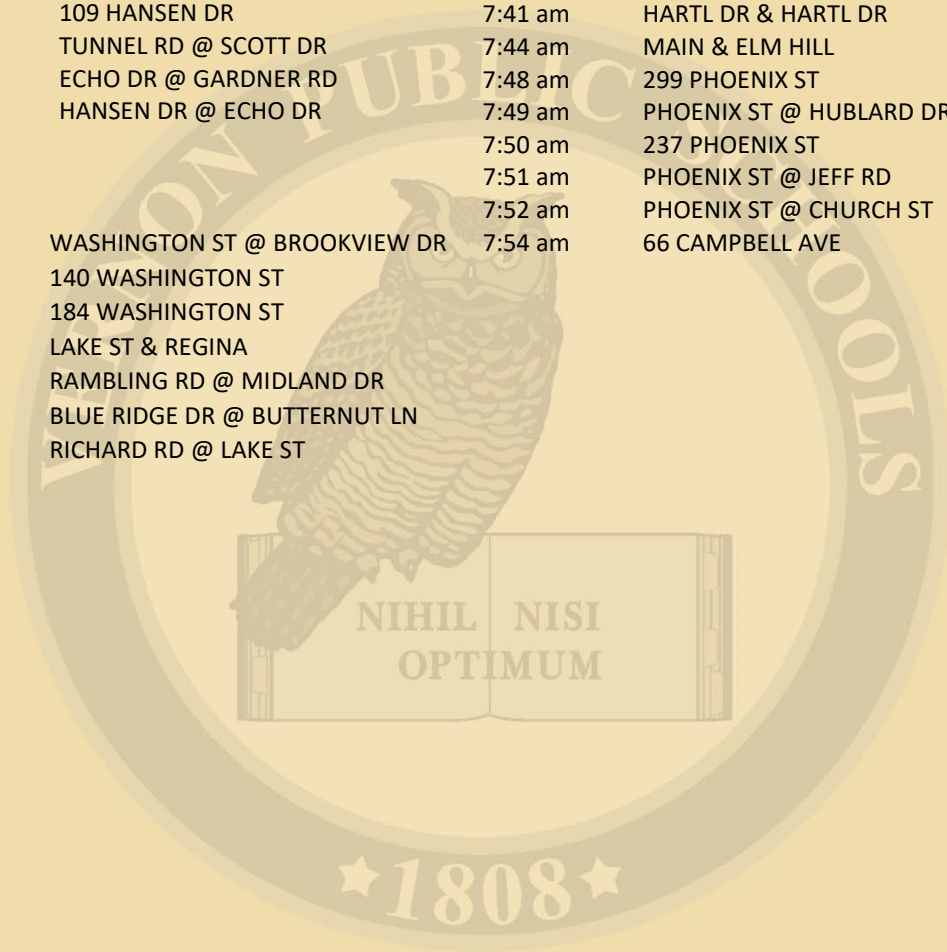

LAKE STREET SCHOOL 2024-2025 AM BUS ROUTES

BUS B05

7:38 am TALLWOOD DR@RISLEY RD
7:40 am RISLEY RD @ BOULDERCREST LN
7:41 am BOULDERCREST LN @ RAINBOW TRL
7:43 am BOULDERCREST LN @ RAINBOW TRL
7:46 am RISLEY RD @ WILLOW STREAM DR
7:49 am 109 HANSEN DR
7:51 am TUNNEL RD @ SCOTT DR
7:55 am ECHO DR @ GARDNER RD
7:57 am HANSEN DR @ ECHO DR

BUS B06

7:47 am WASHINGTON ST @ BROOKVIEW DR
7:48 am 140 WASHINGTON ST
7:49 am 184 WASHINGTON ST
7:50 am LAKE ST & REGINA
7:53 am RAMBLING RD @ MIDLAND DR
7:55 am BLUE RIDGE DR @ BUTTERNUT LN
8:01 am RICHARD RD @ LAKE ST

BUS B07

7:33 am 42 MONTAUK DR
7:34 am 116 MONTAUK DR
7:36 am PHOENIX ST @ IRONWOOD DR
7:37 am TAYLOR ST @ HAYLIN DR
7:38 am TAYLOR ST @ WESTWOOD DR
7:41 am HARTL DR & HARTL DR
7:44 am MAIN & ELM HILL
7:48 am 299 PHOENIX ST
7:49 am PHOENIX ST @ HUBLARD DR
7:50 am 237 PHOENIX ST
7:51 am PHOENIX ST @ JEFF RD
7:52 am PHOENIX ST @ CHURCH ST
7:54 am 66 CAMPBELL AVE

30 Park Street
P.O. Box 600
Vernon, CT 06066-0600
Tel: 860-870-6000
vernonpublicschools.org