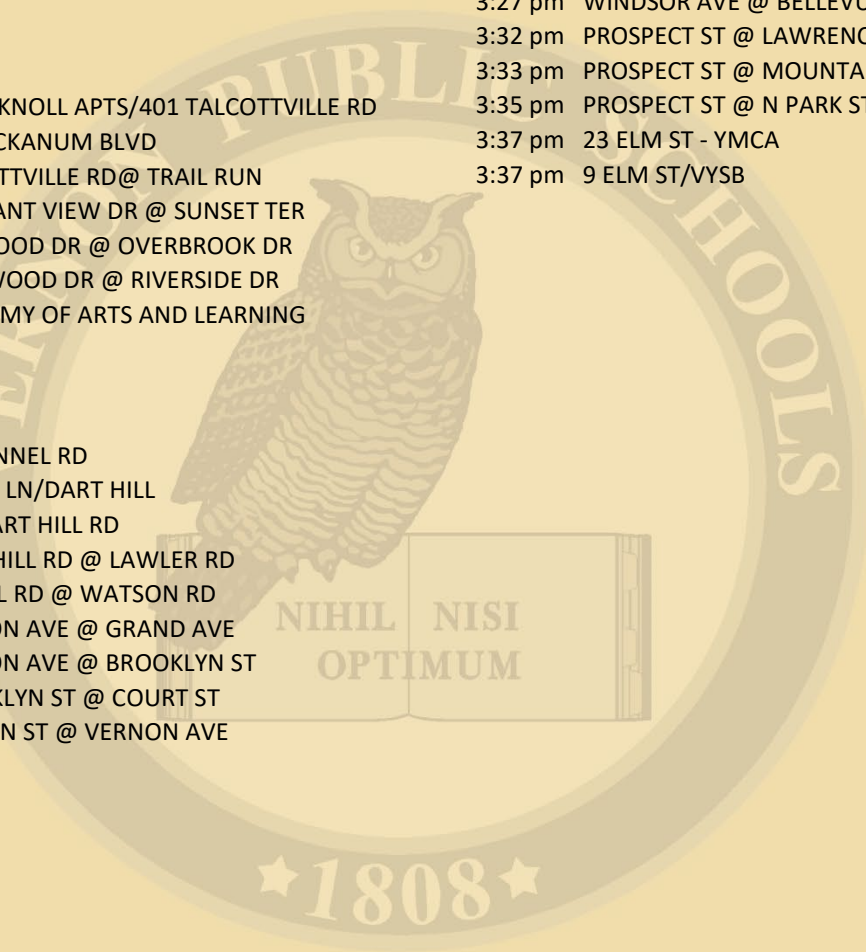

SKINNER ROAD SCHOOL 2023-2024 PM BUS ROUTES

BUS B10

- 3:25 pm 655 TALCOTTVILLE RD/WOODMERE
- 3:31 pm 565 TALCOTTVILLE RD/SHERWOOD ARMS
- 3:39 pm UNION ST @ WARD ST
- 3:51 pm SCHOOL ST @ COTTAGE ST

BUS B12

- 3:23 pm BRIAR KNOLL APTS/401 TALCOTTVILLE RD
- 3:28 pm 75 HOCKANUM BLVD
- 3:44 pm TALCOTTVILLE RD@ TRAIL RUN
- 3:49 pm PLEASANT VIEW DR @ SUNSET TER
- 3:52 pm KENWOOD DR @ OVERBROOK DR
- 3:56 pm FERNWOOD DR @ RIVERSIDE DR
- 4:00 pm ACADEMY OF ARTS AND LEARNING

BUS B14

- 3:21 pm 25 DONNEL RD
- 3:24 pm EMMA LN/DART HILL
- 3:25 pm 712 DART HILL RD
- 3:26 pm DART HILL RD @ LAWLER RD
- 3:29 pm THRALL RD @ WATSON RD
- 3:39 pm VERNON AVE @ GRAND AVE
- 3:43 pm VERNON AVE @ BROOKLYN ST
- 3:48 pm BROOKLYN ST @ COURT ST
- 3:51 pm W MAIN ST @ VERNON AVE

BUS B16

- 3:21 pm SKINNER RD @ BRUCE DR
- 3:23 pm SKINNER RD @ JOHN DR
- 3:24 pm WINDSORVILLE RD @ PENFIELD DR
- 3:27 pm WINDSOR AVE @ BELLEVUE AVE
- 3:32 pm PROSPECT ST @ LAWRENCE ST
- 3:33 pm PROSPECT ST @ MOUNTAIN ST
- 3:35 pm PROSPECT ST @ N PARK ST
- 3:37 pm 23 ELM ST - YMCA
- 3:37 pm 9 ELM ST/VYSB

30 Park Street
P.O. Box 600
Vernon, CT 06066-0600
Tel: 860-870-6000
vernonpublicschools.org